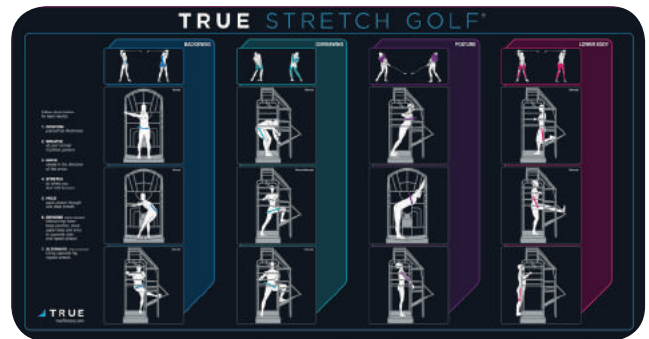

## PLACARDS

Available with a **STANDARD** or **GOLF** Stretch Placard (*see reverse side for more details*)

## Space Efficient, Solid Steel Construction

The footprint of the TRUE Stretch® is 57"D x 48"W (145 cm x 122cm) which protects your valuable floor space and adds considerable value to any exercise routine. Like all TRUE® equipment, it's built to endure the rigors of daily heavy usage. Constructed from tubular steel for strength, the TRUE Stretch® is protected by a charcoal powder coat finish and covered by a one (1) year parts warranty.

## PLACARDS - Easy-To-Follow Stretching Regimen

Choose between a **STANDARD** or **GOLF** placard that is displayed on the frame. This full color illustrated display is organized by muscle groups and features 30 different stretching exercises. All are designed to mimic real-life, real world stretches. TRUE Stretch® effectively stretches the body in all three planes of motion (front to back, side to side, and rotational) while keeping the user in natural upright positions with four points of contact (both hands and both feet) for proper body alignment, stability and safety. Available in Standard or GOLF Stretch.

### GOLF

**GOLF PLACARD** is the preferred choice among golf professionals and features a solid, scientific design that helps golfers increase flexibility and minimize injury through simple and safe stretching exercises. TRUEStretch® is featured in 40% of the Top 100 golf courses in the United States.