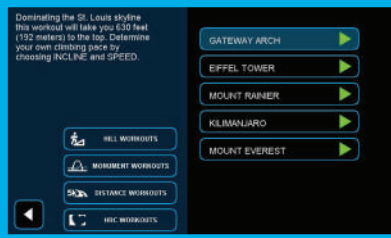

BUILT-IN WORKOUT PROGRAMS